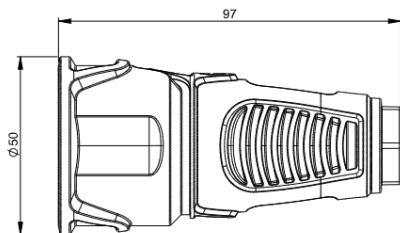

Safety connector: Austrian/German system IP20

Version	Rubber	Solid rubber
Contact carriers	polyamide (PA6)	rubber (TPE)
Austrian/German	2510-sr	2520-sr
Austrian/German with shutter	2510-src	-

pack. unit=20 pcs.

Safety connector: French/Belgian system IP20

Version	Rubber	Solid rubber
Contact carriers	polyamide (PA6)	rubber (TPE)
French/Belgian	2410-sr	-
French/Belgian with shutter	 2410-src	-

pack. unit=20 pcs.