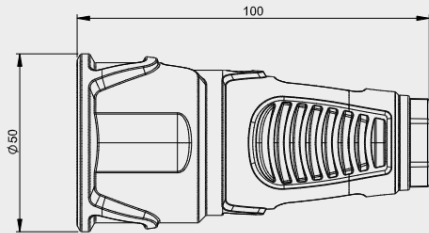

2520-sr

Connector IP20

Safety connectors Series TAURUS2

- rubber version (housing TPE, contact carriers PA6) or
- solid rubber version (housing TPE, contact carriers TPE)
- Austrian/German or French/Belgian system
- with or without shutter
- standard color: housing black (similar to RAL9005) / ring red (similar to RAL3000)
- Protection class: **IP20**

Safety connector: Austrian/German system IP20

Version	Rubber	Solid rubber
Contact carriers	polyamide (PA6)	rubber (TPE)
Austrian/German	2510-sr	2520-sr
Austrian/German with shutter	2510-src	-

pack. unit=20 pcs.

Safety connector: French/Belgian system IP20

Version	Rubber	Solid rubber
Contact carriers	polyamide (PA6)	rubber (TPE)
French/Belgian	2410-sr	-
French/Belgian with shutter	 2410-src	-

pack. unit=20 pcs.